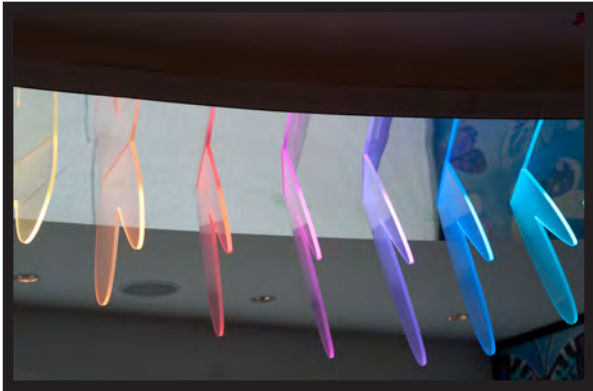

ITSU SUSHI- LONDON

LED strips and acrylic shapes
in a trendy restaurant.

Astera products:

All Flex Ribbons
AC4 controller