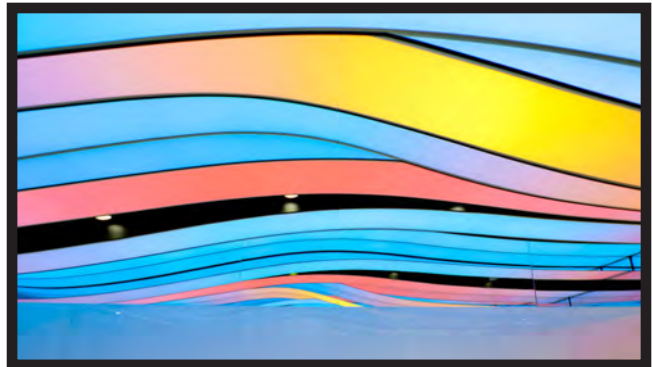

SNOG CHELSEA - LONDON

Award-winning ambient
restaurant illumination.

Astera products:

LED flex pixel ribbon
AC4 Ethernet Gateway
Power/Data distributor

pictures by Cinimod Studio, London