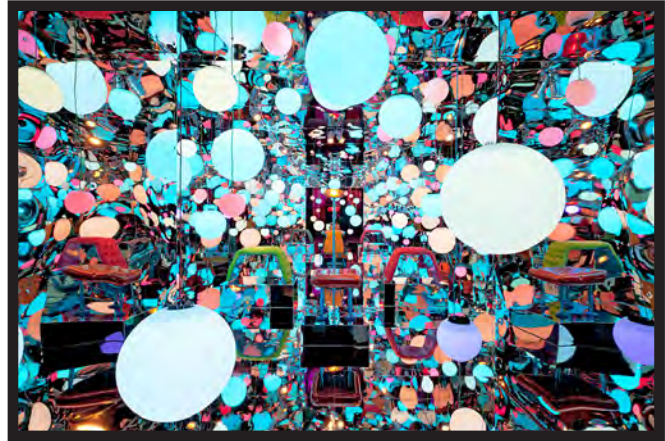

# LOOKING GLASS HOUSE- MILANO

Different sizes of LED spheres  
in a mirrored room.

Astera products:

HPS2 RF LED Module  
PE Objects

pictures by Christopher Jenner