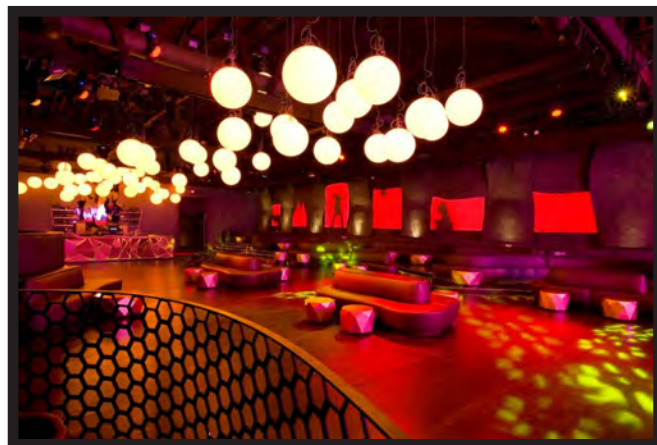

LURE DISCO - HOLLYWOOD

LED spheres on suspended winches controlled by wireless DMX.

Astera products:

HPS2 RF LED Module
PE Objects