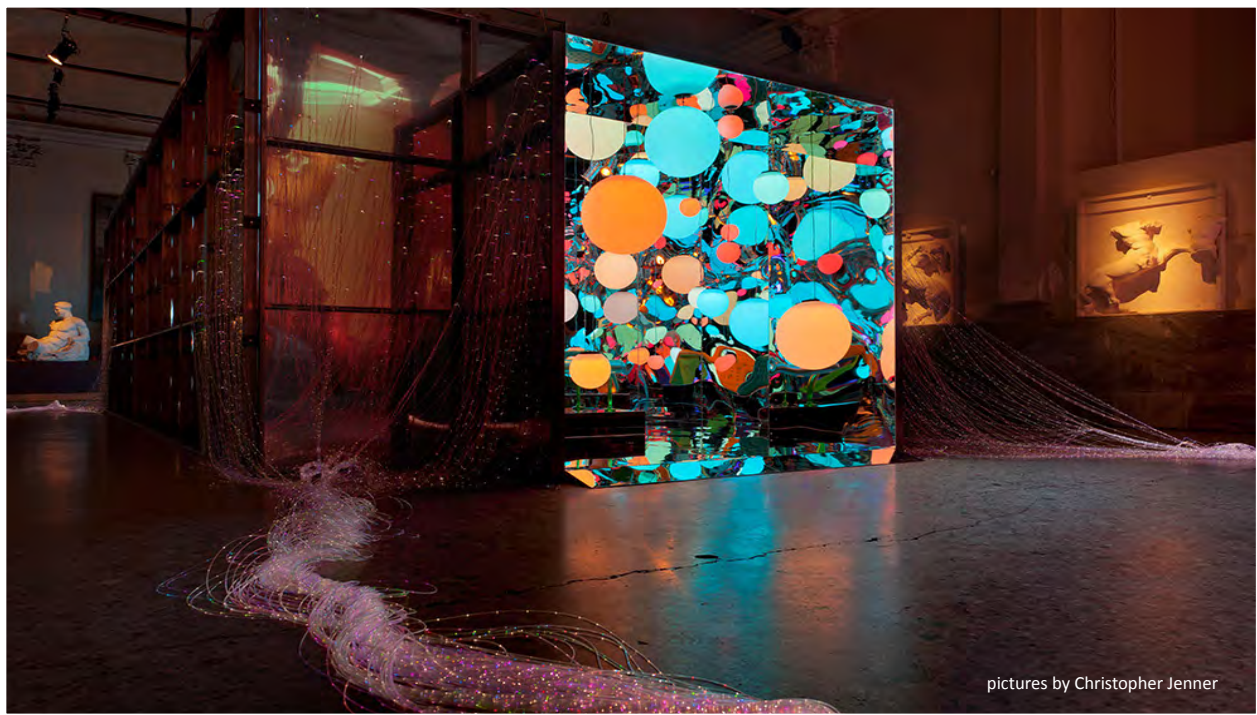

# LOOKING GLASS HOUSE- MILANO

Different sizes of LED spheres  
in a mirrored room.

Astera products:

HPS2 RF LED Module  
PE Objects

pictures by Christopher Jenner