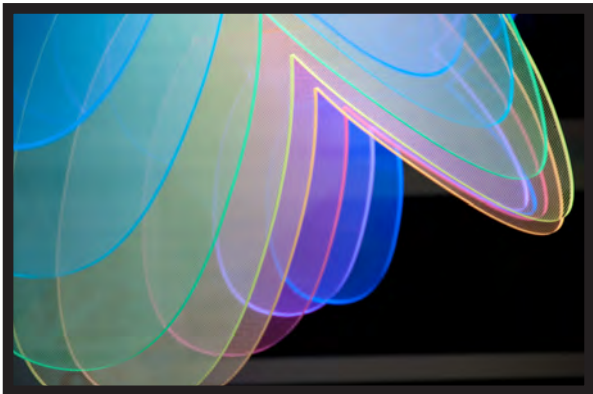

pictures by Cinimod Studio, London